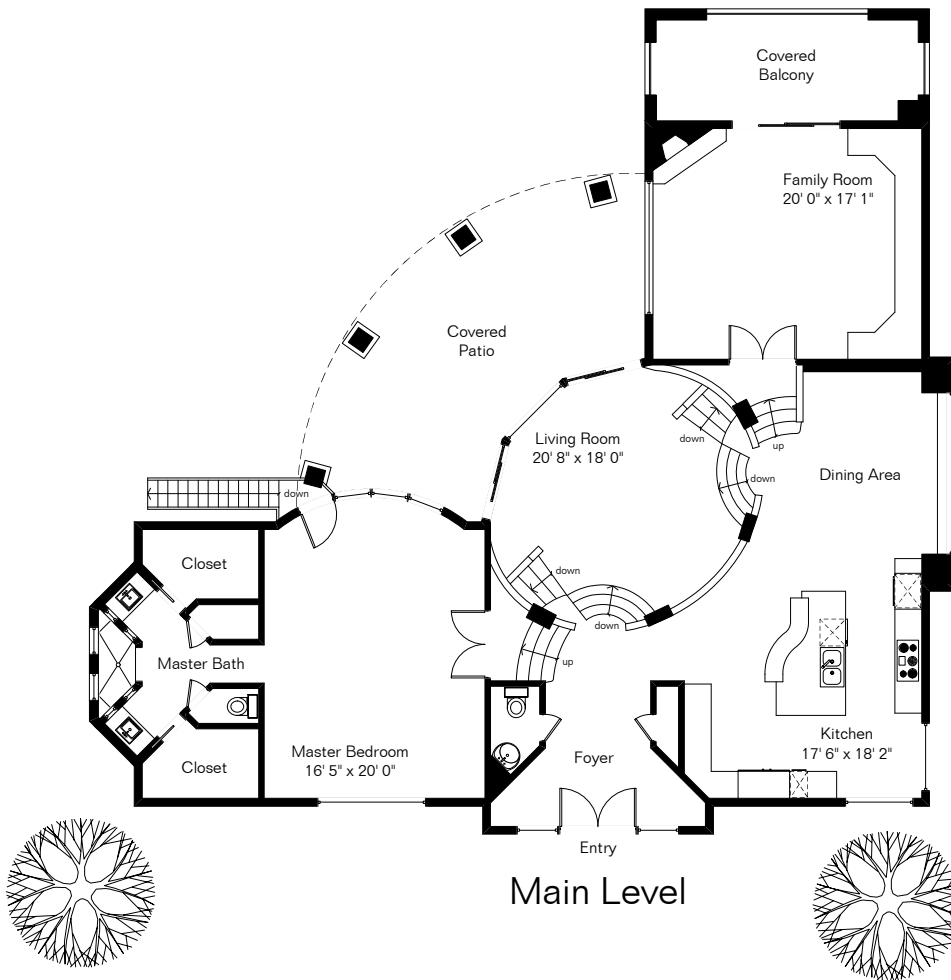

The square footages and room size information are deemed to be reliable but are not guaranteed and should be independently verified. This drawing is for marketing purposes only.

Main Level

Lower Level

6255 N Wilmot Rd

Site Visit September 2021

Copyright 2021 Floor Plans First! LLC
All Rights Reserved.

Living Area 3,493 Sq Ft
Garage 893 Sq Ft