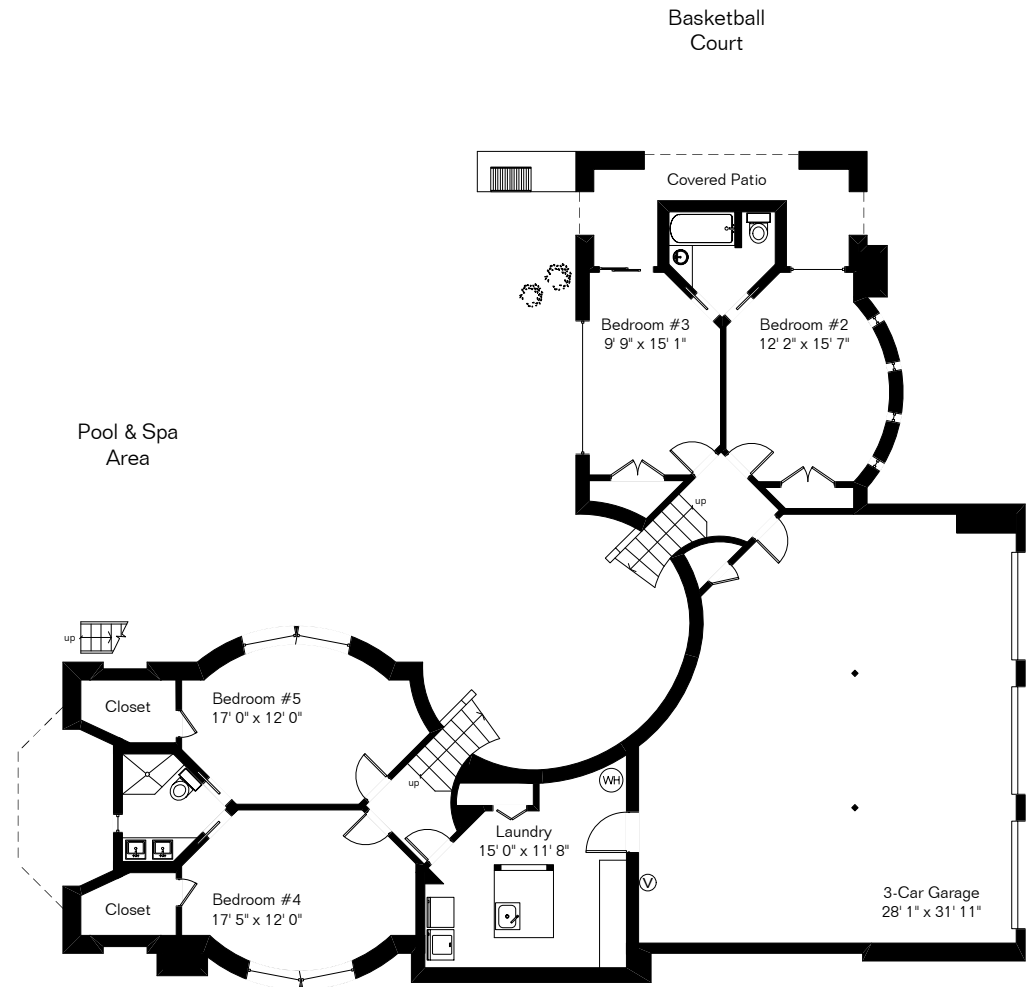

The square footages and room size information are deemed to be reliable but are not guaranteed and should be independently verified. This drawing is for marketing purposes only.

Main Level

Lower Level

6255 N Wilmot Rd

Site Visit September 2021

Copyright 2021 Floor Plans First! LLC
All Rights Reserved.

Living Area 3,493 Sq Ft
Garage 893 Sq Ft